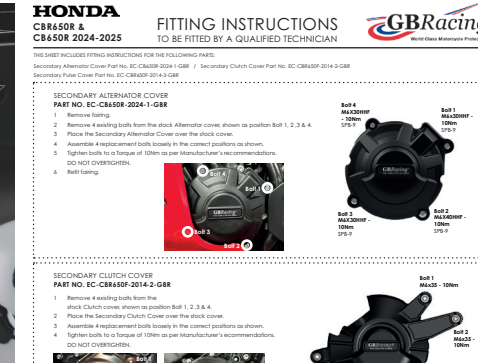

GBRacing® GENUINE PRODUCT GUIDE

GENUINE
LOGO

GBRacing® products display a GBRacing® logo with FIM approval on the front of the engine cover.

REGISTERED
DESIGN NOS.

GBRacing® products carry a Registered Design or EUIPO number on the reverse, plus 'MADE IN UK'.

REVERSE WEAR
INDICATORS

Many GBRacing® products include reverse wear indicators - these are not visible from the front of the engine cover.

BRANDED
PACKAGING

GBRacing® products will arrive in a branded box or bag packaging.